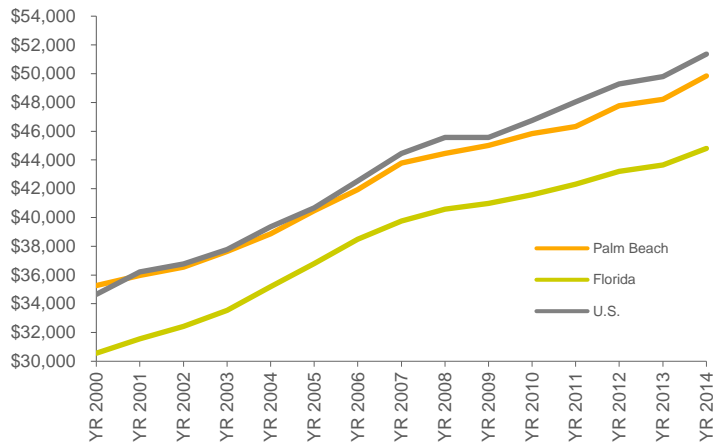

Palm Beach County Annual Average Wage 2000-2014

Palm Beach County Average Wage Mirrors the Nation, Leads the State

Palm Beach County's annual average wage increased by 27.9% in the past 14 years.

Source: U.S. Bureau of Labor Statistics